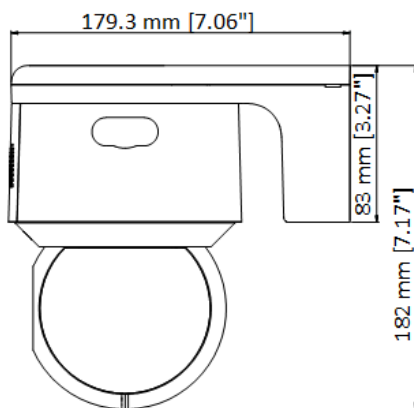

Dimensions

Accessory

Included