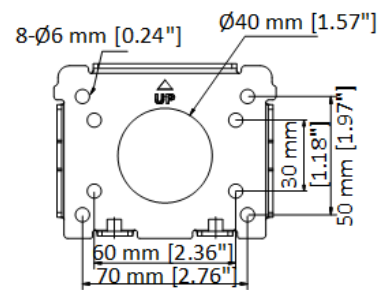

Dimensions

Accessory

Included