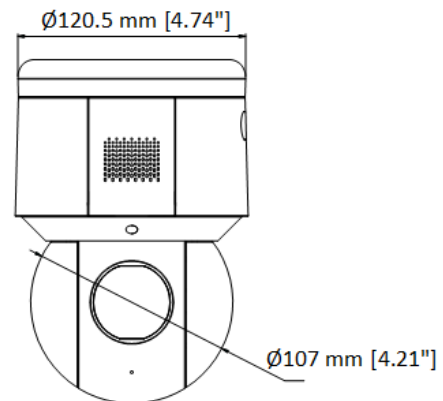

Dimensions

Accessory

Included